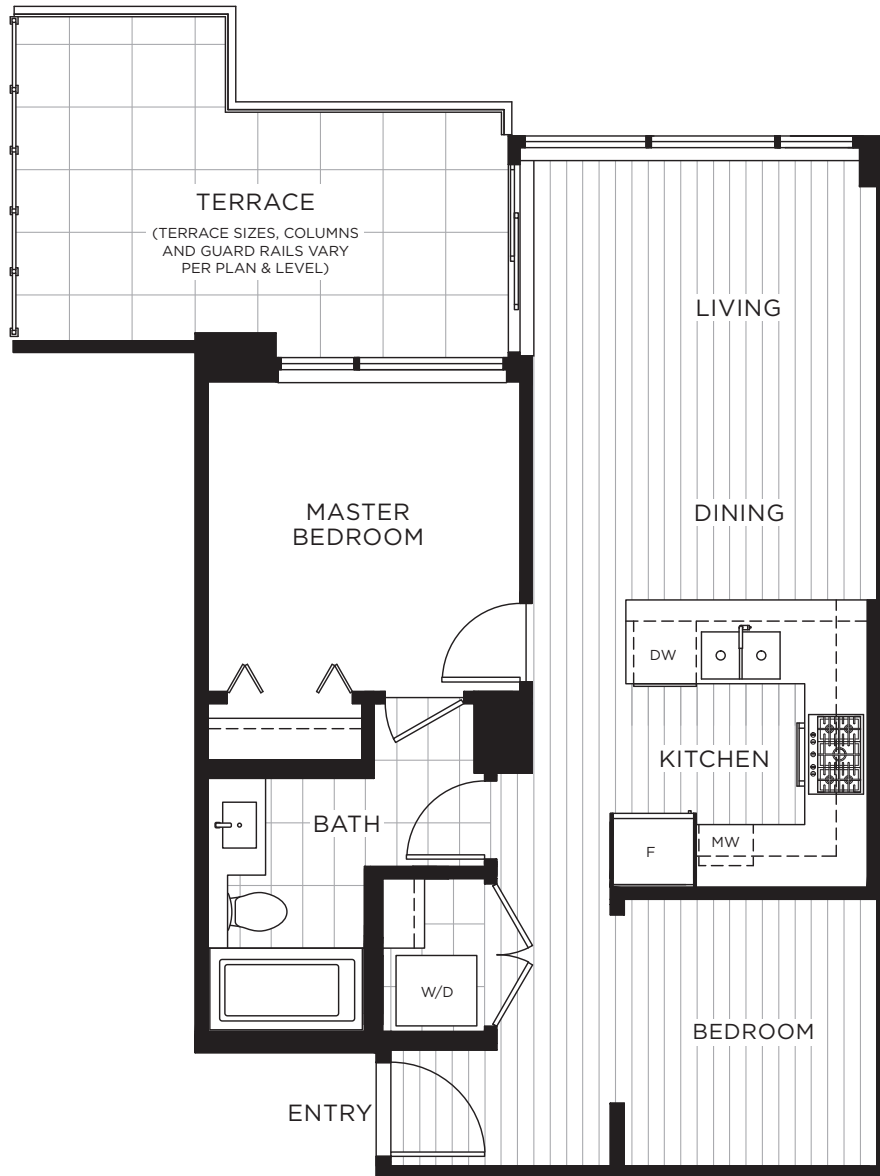

A2 PLAN

JUNIOR 2 BEDROOM
1 BATH
APPROX. 642 SQ.FT.

LEVEL 12

LEVELS 13-35

LEVELS 36-38,
42-43

LEVELS 39-41

LEVELS 44-49

A2 PLAN

JUNIOR 2 BEDROOM
1 BATH
APPROX. 642 SQ.FT.

OPTIONAL UPGRADE

LEVEL 12

LEVELS 13-35

LEVELS 36-38,
42-43

LEVELS 39-41

LEVELS 44-49

A2 PLAN

UNIT 1104

JUNIOR 2 BEDROOM
1 BATH
APPROX. 652 SQ.FT.

LEVEL 11

A2 PLAN UNIT 1104

JUNIOR 2 BEDROOM
1 BATH
APPROX. 652 SQ.FT.

OPTIONAL UPGRADE

ASK FOR MORE DETAILS
HOW TO PURCHASE A
SLIDING DOOR UPGRADE

LEVEL 11