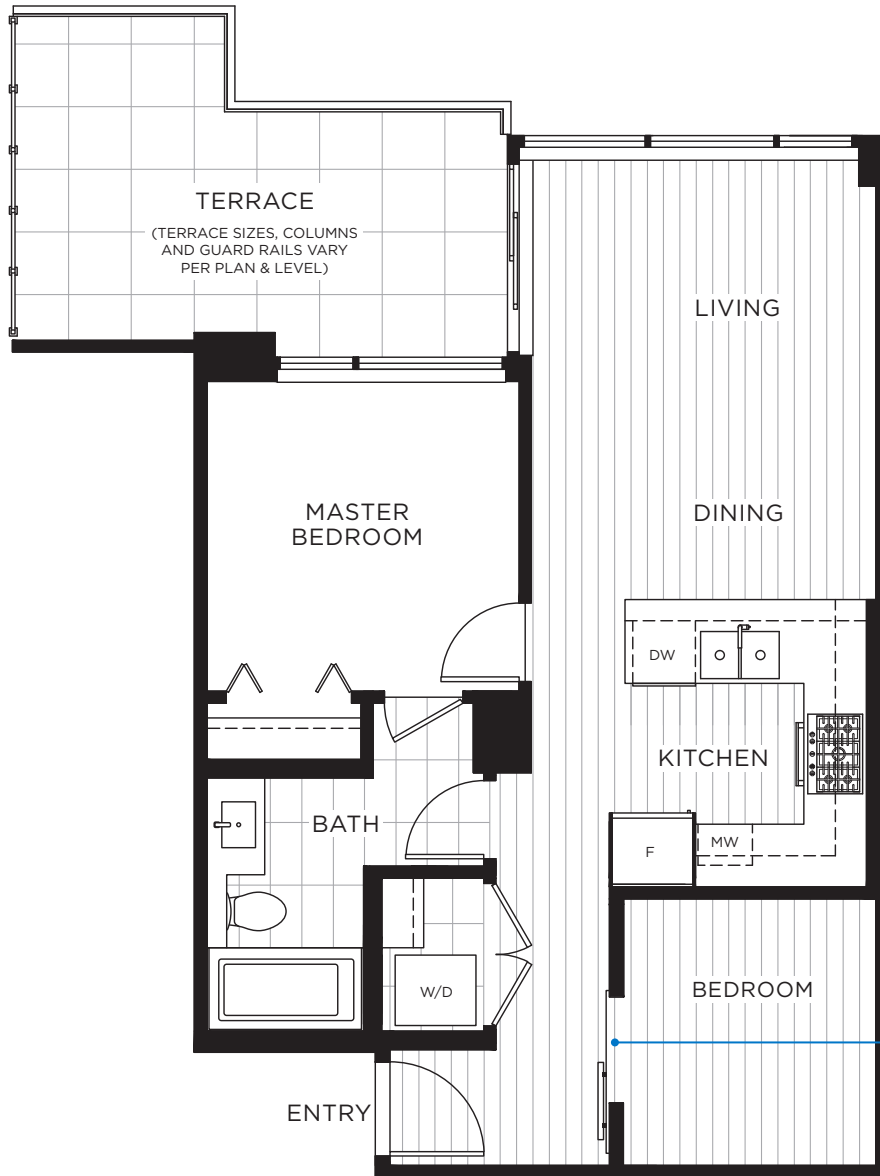

UNIT 1104

JUNIOR 2 BEDROOM
1 BATH
APPROX. 652 SQ.FT.

LEVEL 11

A2 PLAN UNIT 1104

JUNIOR 2 BEDROOM
1 BATH
APPROX. 652 SQ.FT.

OPTIONAL UPGRADE

ASK FOR MORE DETAILS
HOW TO PURCHASE A
SLIDING DOOR UPGRADE

LEVEL 11