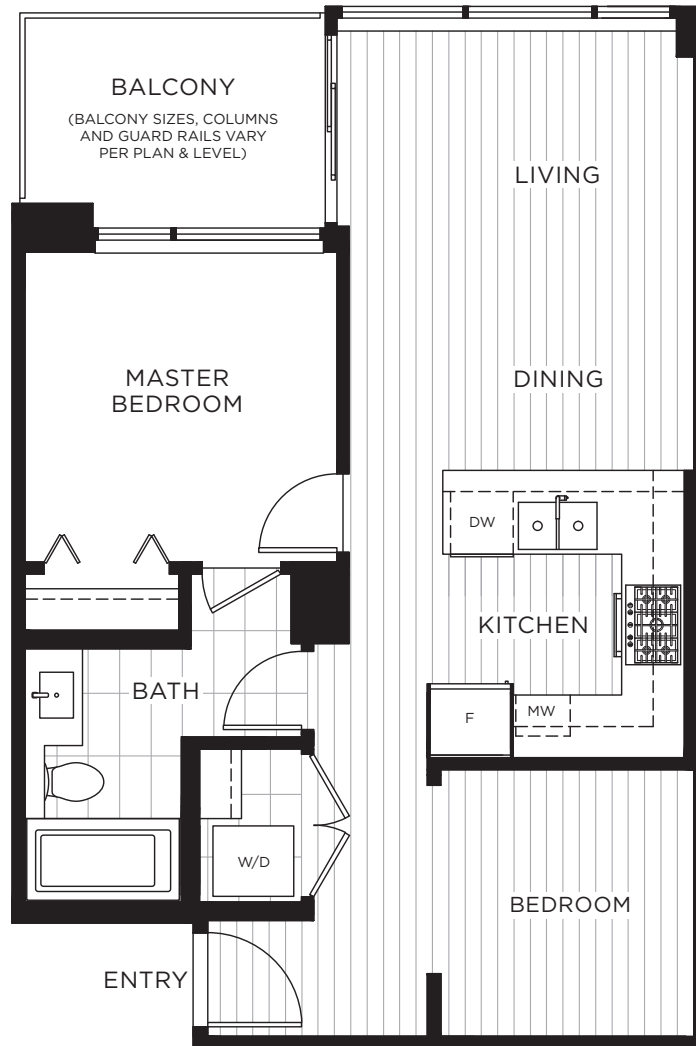

A2 PLAN

JUNIOR 2 BEDROOM
1 BATH
APPROX. 642 SQ.FT.

LEVEL 12

LEVELS 13-35

LEVELS 36-38,
42-43

LEVELS 39-41

LEVELS 44-49

A2 PLAN

JUNIOR 2 BEDROOM
1 BATH
APPROX. 642 SQ.FT.

OPTIONAL UPGRADE

LEVEL 12

LEVELS 13-35

LEVELS 36-38,
42-43

LEVELS 39-41

LEVELS 44-49

A2 PLAN

UNIT 1104

JUNIOR 2 BEDROOM
1 BATH
APPROX. 652 SQ.FT.

LEVEL 11

A2 PLAN UNIT 1104

JUNIOR 2 BEDROOM
1 BATH
APPROX. 652 SQ.FT.

OPTIONAL UPGRADE

ASK FOR MORE DETAILS
HOW TO PURCHASE A
SLIDING DOOR UPGRADE

LEVEL 11