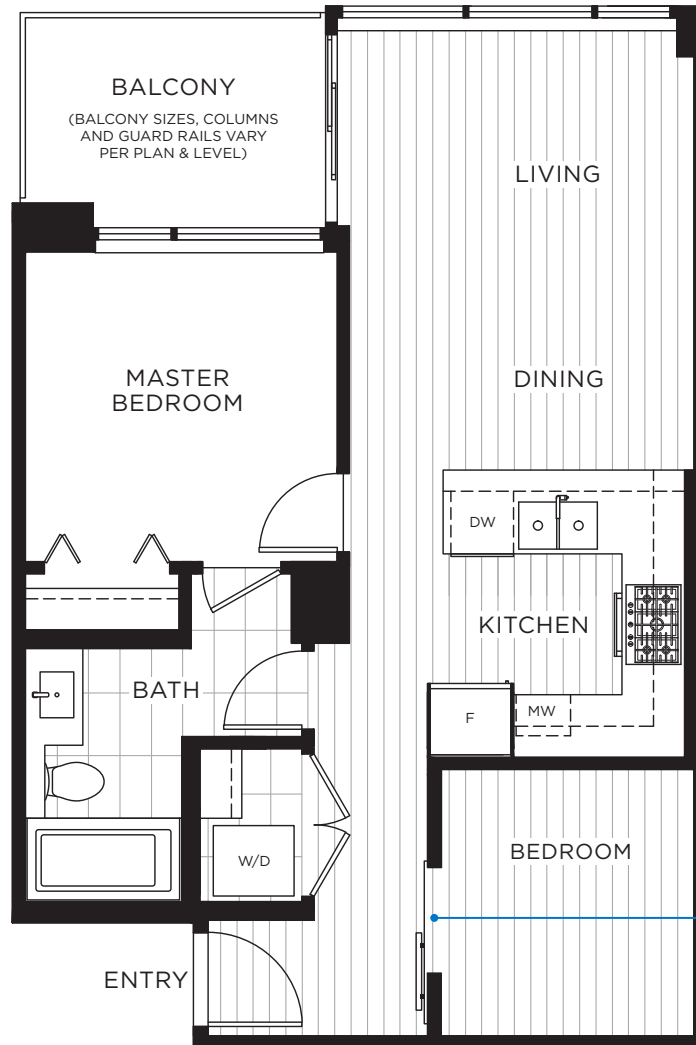

A2 PLAN

JUNIOR 2 BEDROOM
1 BATH
APPROX. 642 SQ.FT.

LEVEL 12

LEVELS 13-35

LEVELS 36-38,
42-43

LEVELS 39-41

LEVELS 44-49

A2 PLAN

JUNIOR 2 BEDROOM
1 BATH
APPROX. 642 SQ.FT.

OPTIONAL UPGRADE

LEVEL 12

LEVELS 13-35

LEVELS 36-38,
42-43

LEVELS 39-41

LEVELS 44-49

A2 PLAN

UNIT 1104

JUNIOR 2 BEDROOM
1 BATH
APPROX. 652 SQ.FT.

LEVEL 11

A2 PLAN UNIT 1104

JUNIOR 2 BEDROOM
1 BATH
APPROX. 652 SQ.FT.

OPTIONAL UPGRADE

ASK FOR MORE DETAILS
HOW TO PURCHASE A
SLIDING DOOR UPGRADE

LEVEL 11