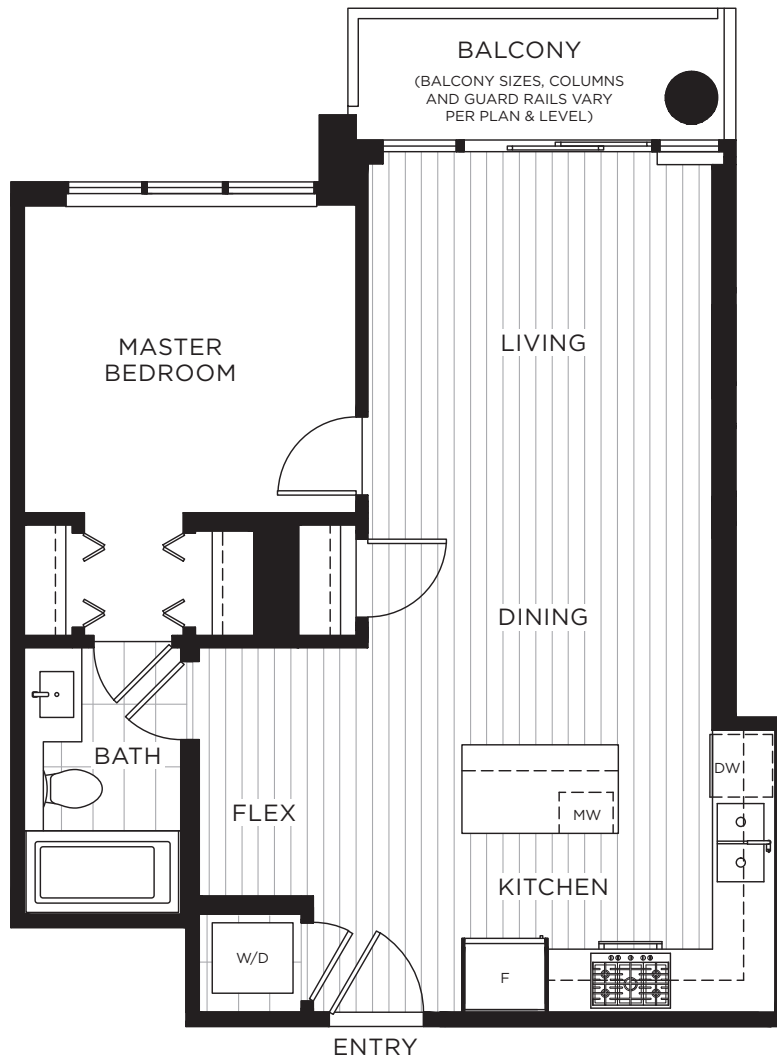

A1 PLAN

1 BEDROOM & FLEX
1 BATH
APPROX. 632 SQ.FT.

GRADUAL BALCONY SIZE INCREASE
OF APPROX. 1 1/4" PER FLOOR LEVEL
FROM LEVEL 14 TO 35

LEVELS 14-35

A1 PLAN

UNIT 1307

1 BEDROOM & FLEX
1 BATH
APPROX. 632 SQ.FT.

LEVEL 13