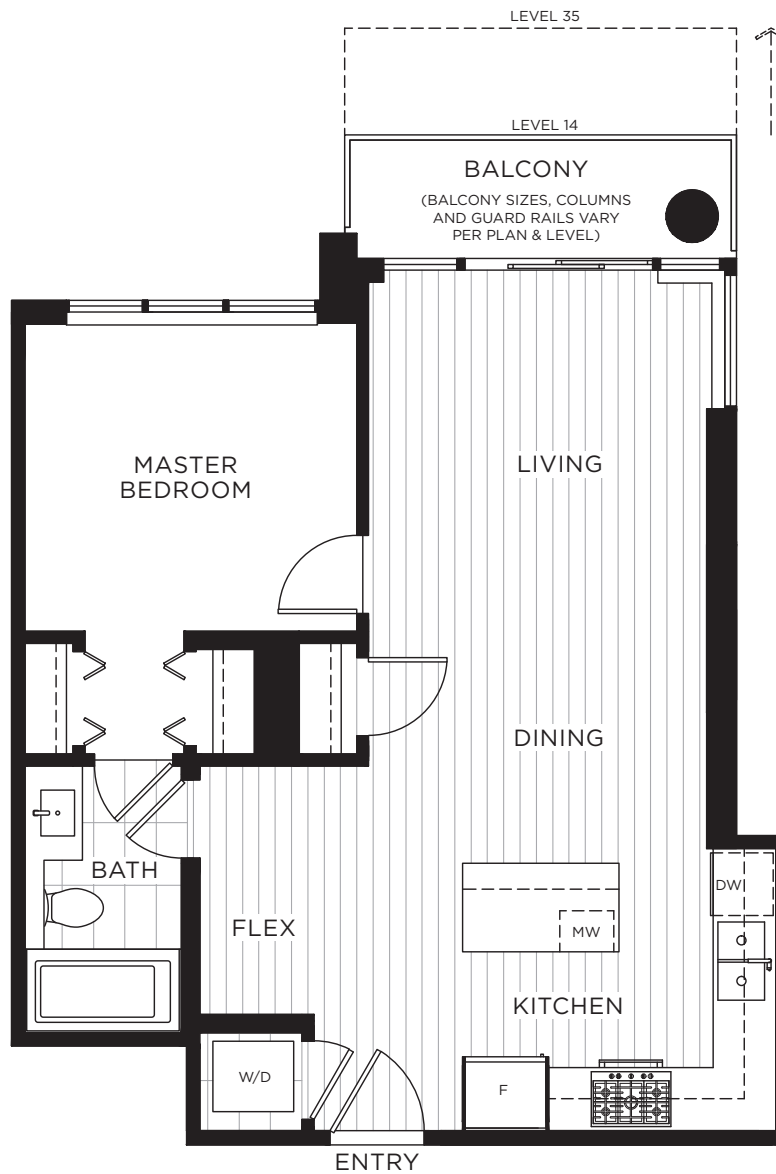

A1 PLAN

1 BEDROOM & FLEX
1 BATH
APPROX. 632 SQ.FT.

GRADUAL BALCONY SIZE INCREASE
OF APPROX. 1 1/4" PER FLOOR LEVEL
FROM LEVEL 14 TO 35

LEVELS 14-35

A1 PLAN

UNIT 1307

1 BEDROOM & FLEX
1 BATH
APPROX. 632 SQ.FT.

LEVEL 13